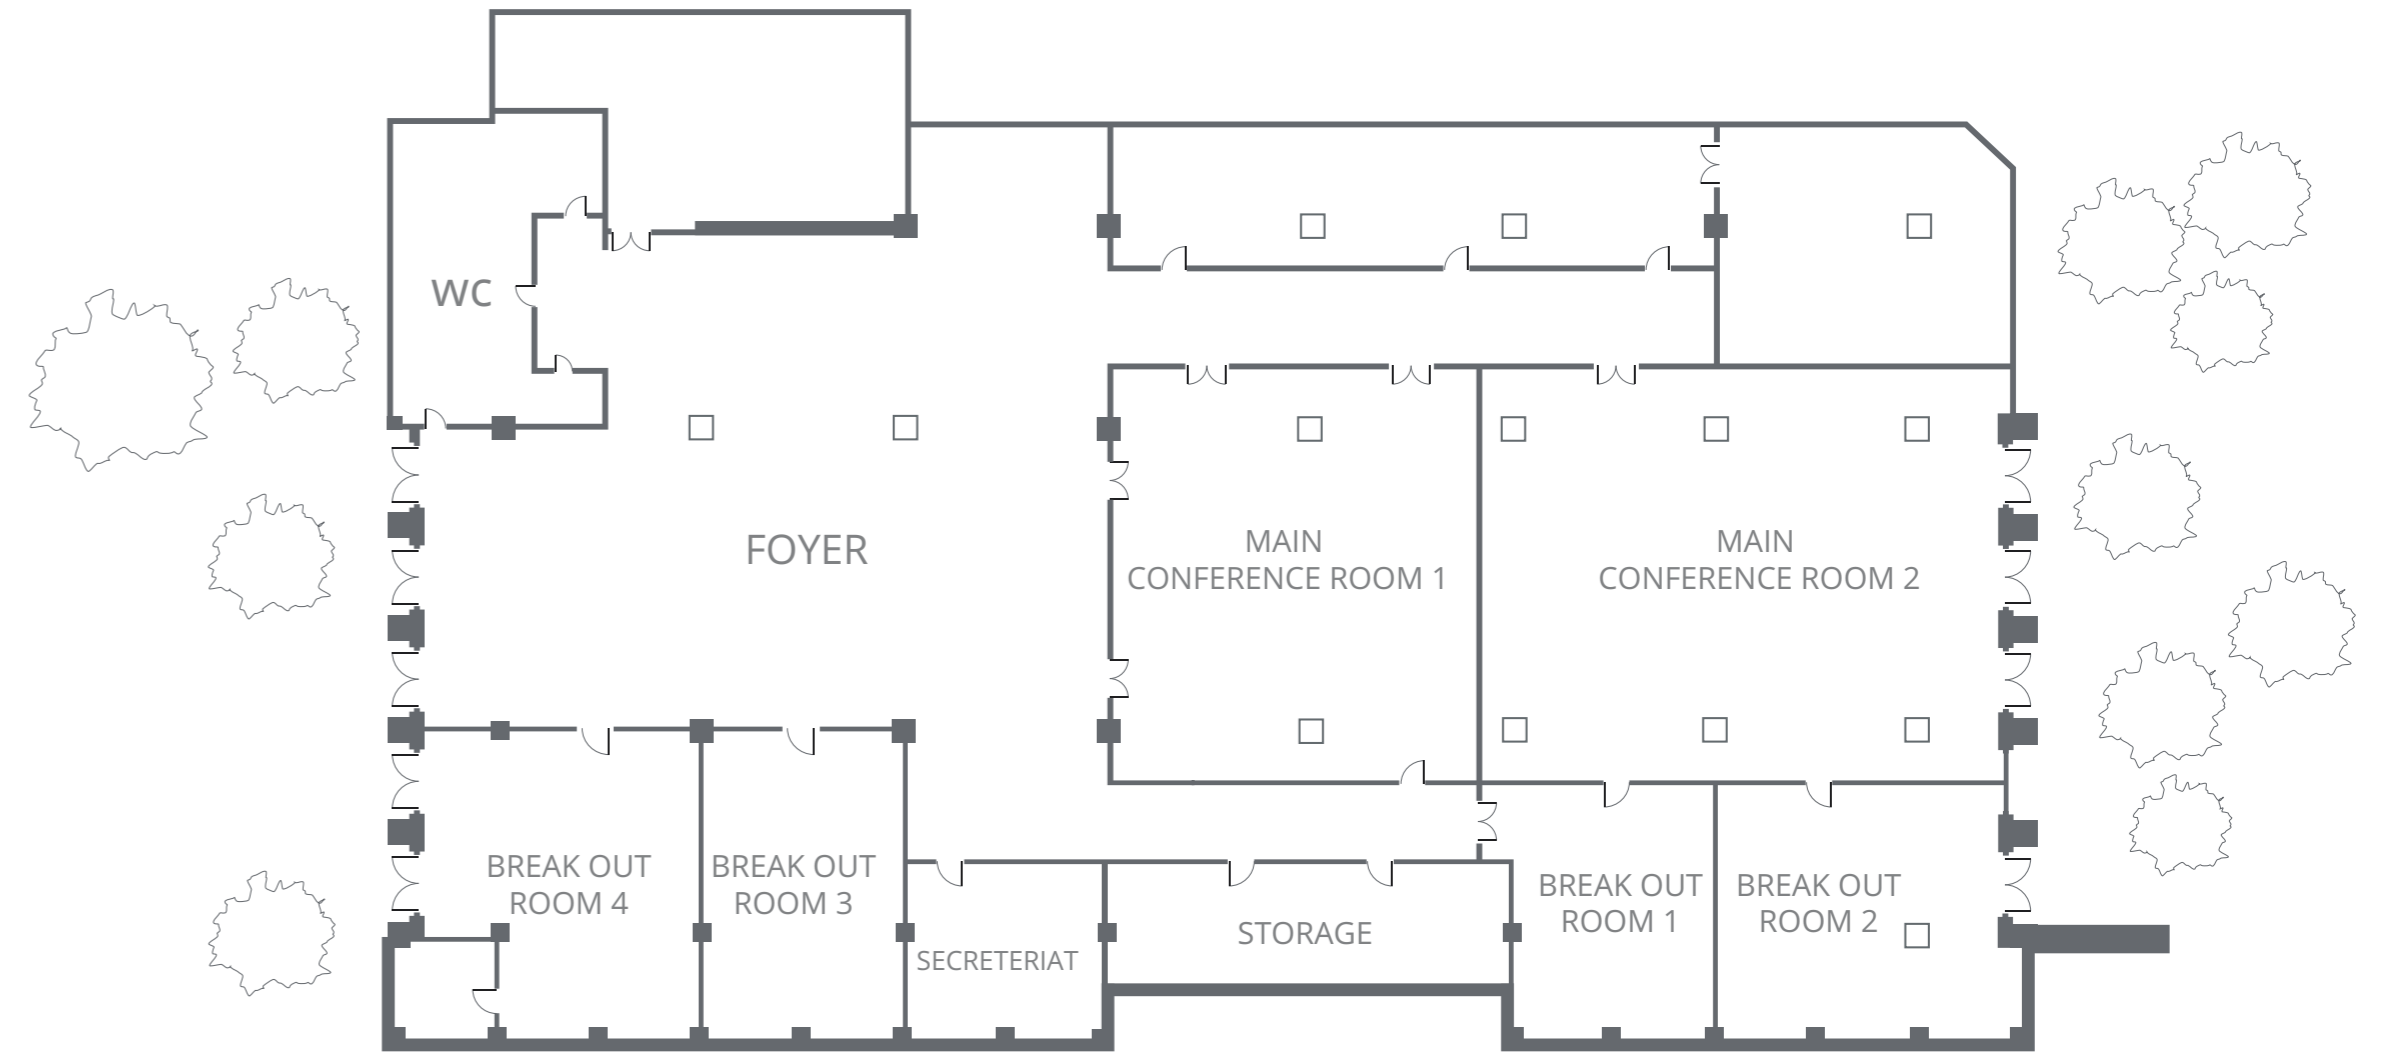

CAPE SOUNIO

MEETING ROOMS 6 well-equipped meeting rooms | **AIRPORT DISTANCE** 47 km from Athens International Airport
AVAILABLE MEAL PLANS Bed & Breakfast, Halfboard | **SERVICES** Full secretarial & Audiovisual

MEETING ROOM	ROOM DIMENSIONS LxW (m)	AREA (m²)	CEILING HEIGHT (m)	THEATRE STYLE	CLASS-ROOM STYLE	U-SHAPE	BANQUET STYLE	COCKTAIL RECEPTION	DAYLIGHT
CONFERENCE HALL			2,8				350	650	✓
MAIN MEETING ROOM	30x14,5	435	2,8	300	200	80	200	350	✓
MEETING ROOM 1	12,5x14,5	180	2,8	160	80	36	80	100	
MEETING ROOM 2	17,5x14,5	253	2,8	180	100	48	100	180	✓
FOYER			2,8				120	150	✓
BREAK OUT ROOM 1	6,5x10	65	2,8	30	20	15			
BREAK OUT ROOM 2	9x10	90	2,8	40	35	22			✓
BREAK OUT 1&2	15,5x10	155	2,8	70	50	30			✓
BREAK OUT ROOM 3	6,4x11	60	2,8	40	24	24			
BREAK OUT ROOM 4	6,8x11	75	2,8	40	30	24			✓
BREAK OUT ROOM 3&4	13,2x11	135	2,8	60	50	40			✓

Total number of guestrooms: 145